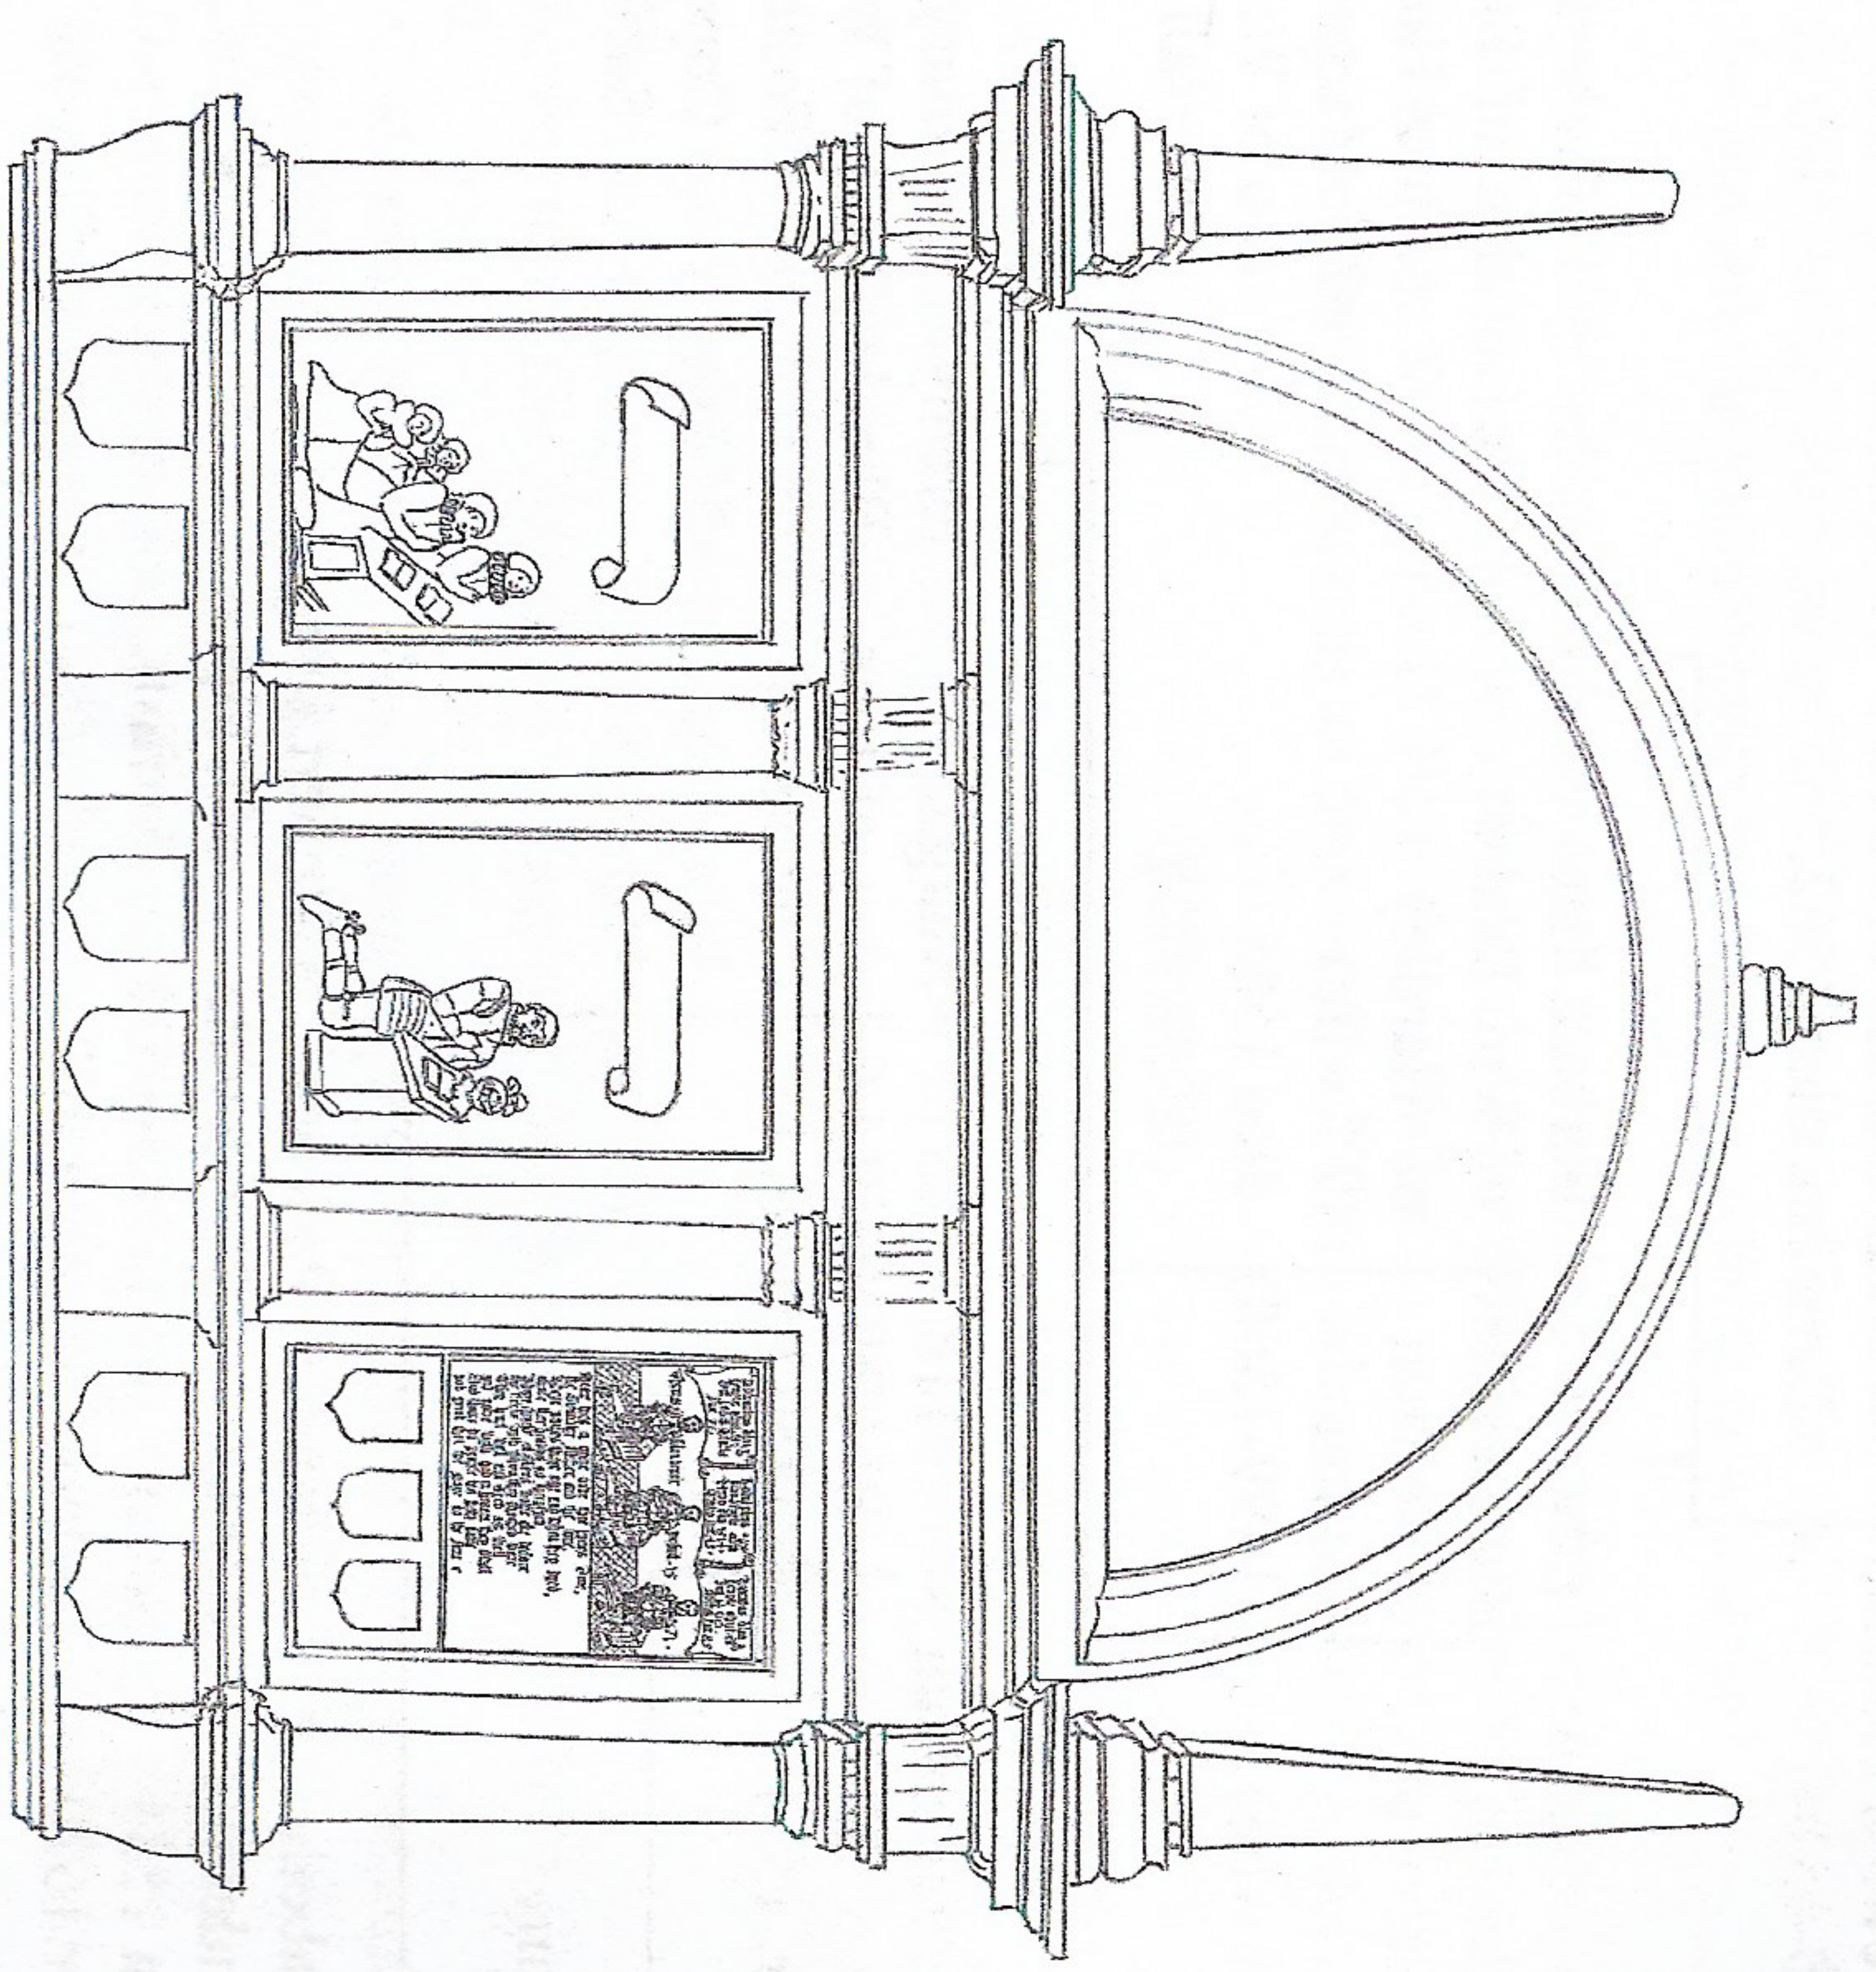

71

THE BLUNDEVILLE MONUMENT
AT
THE CHURCH OF ST MARY THE VIRGIN
NEWTON FLOTTMAN

Ron Fiske. Morningthorpe ©